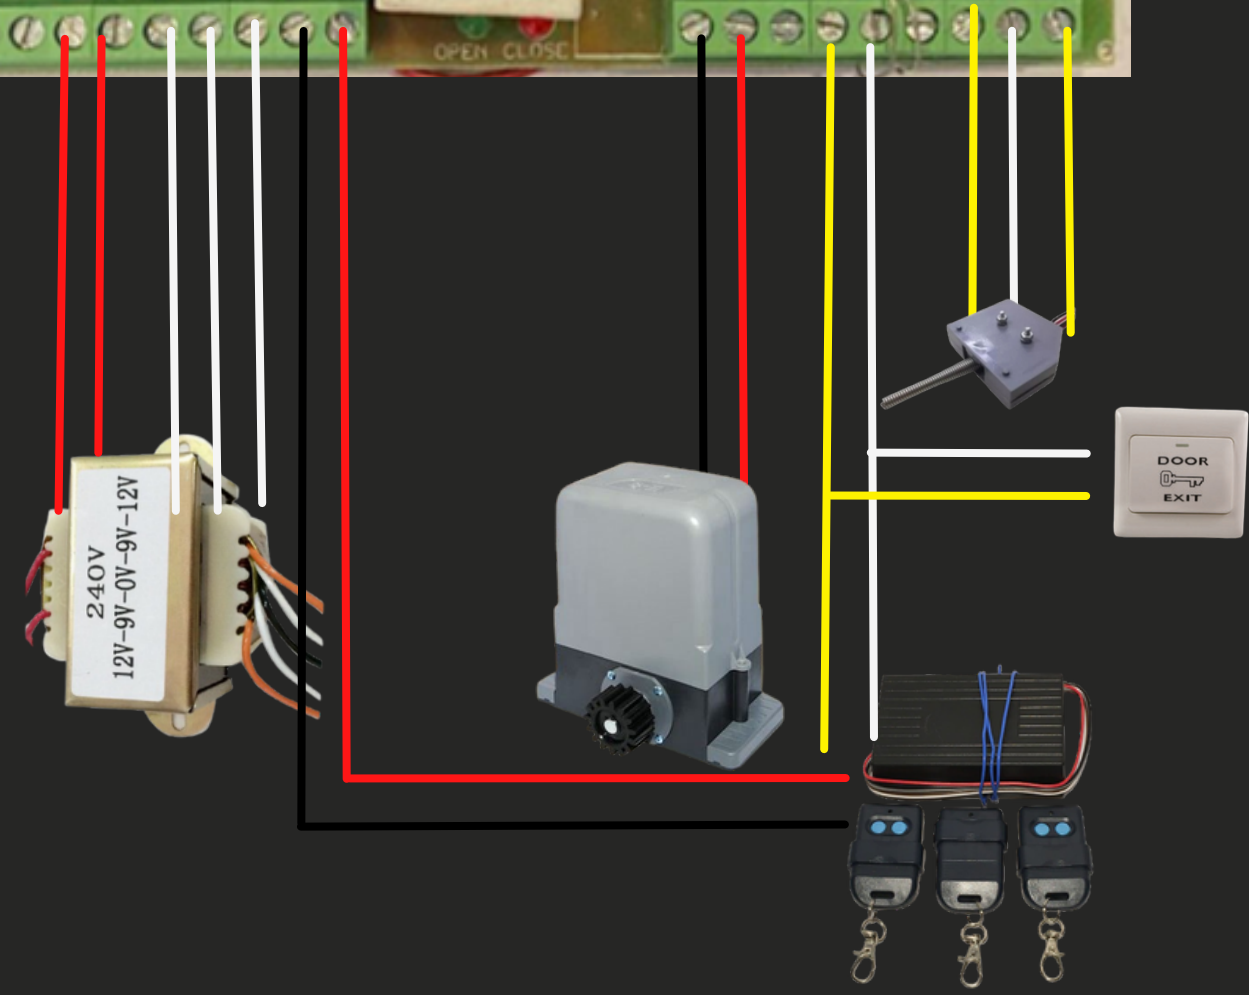

12V +

12V -

240V
NATURE
LIVE

DC SLIDING 888 PANEL

USER MENU