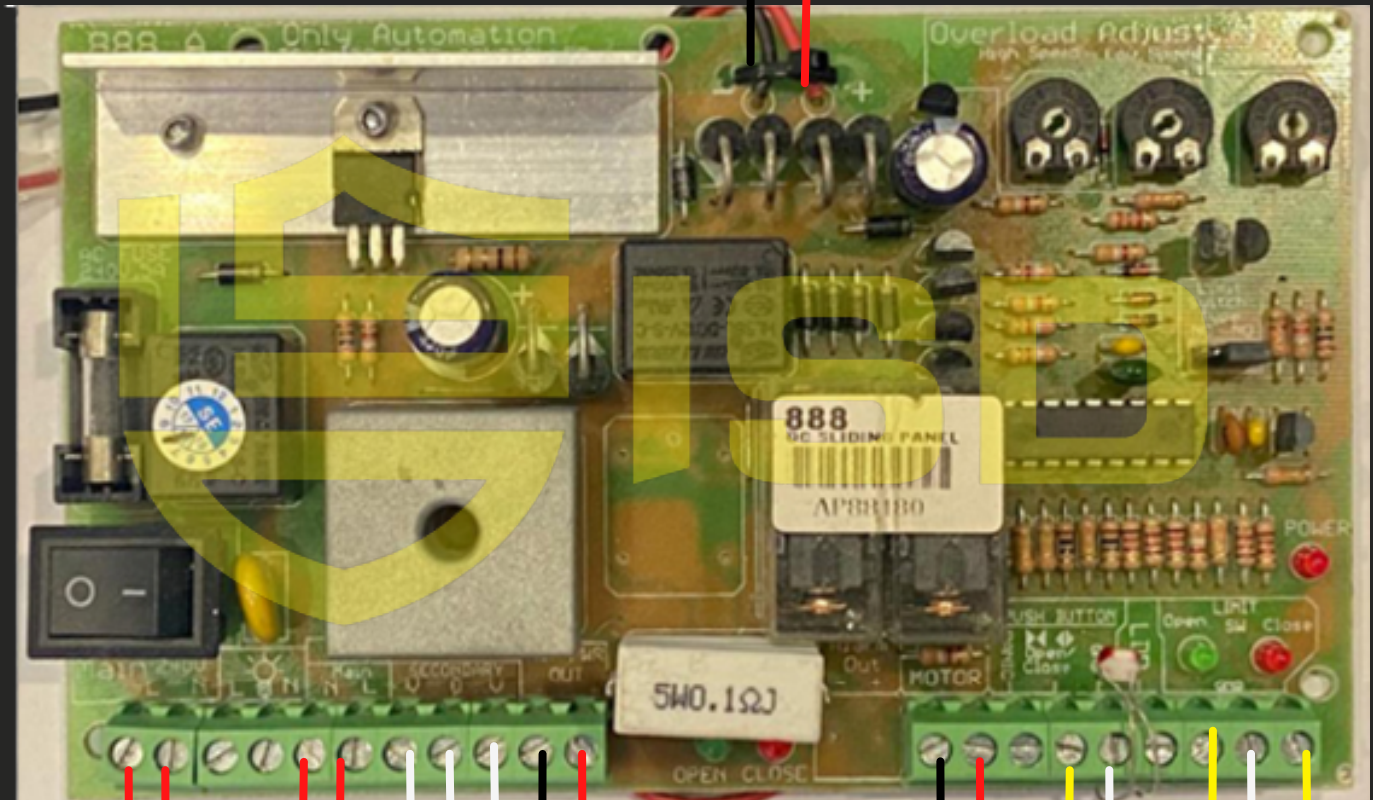

12V +

12V -

240V
NATURE
LIVE

DC SLIDING 888 PANEL

USER MENU