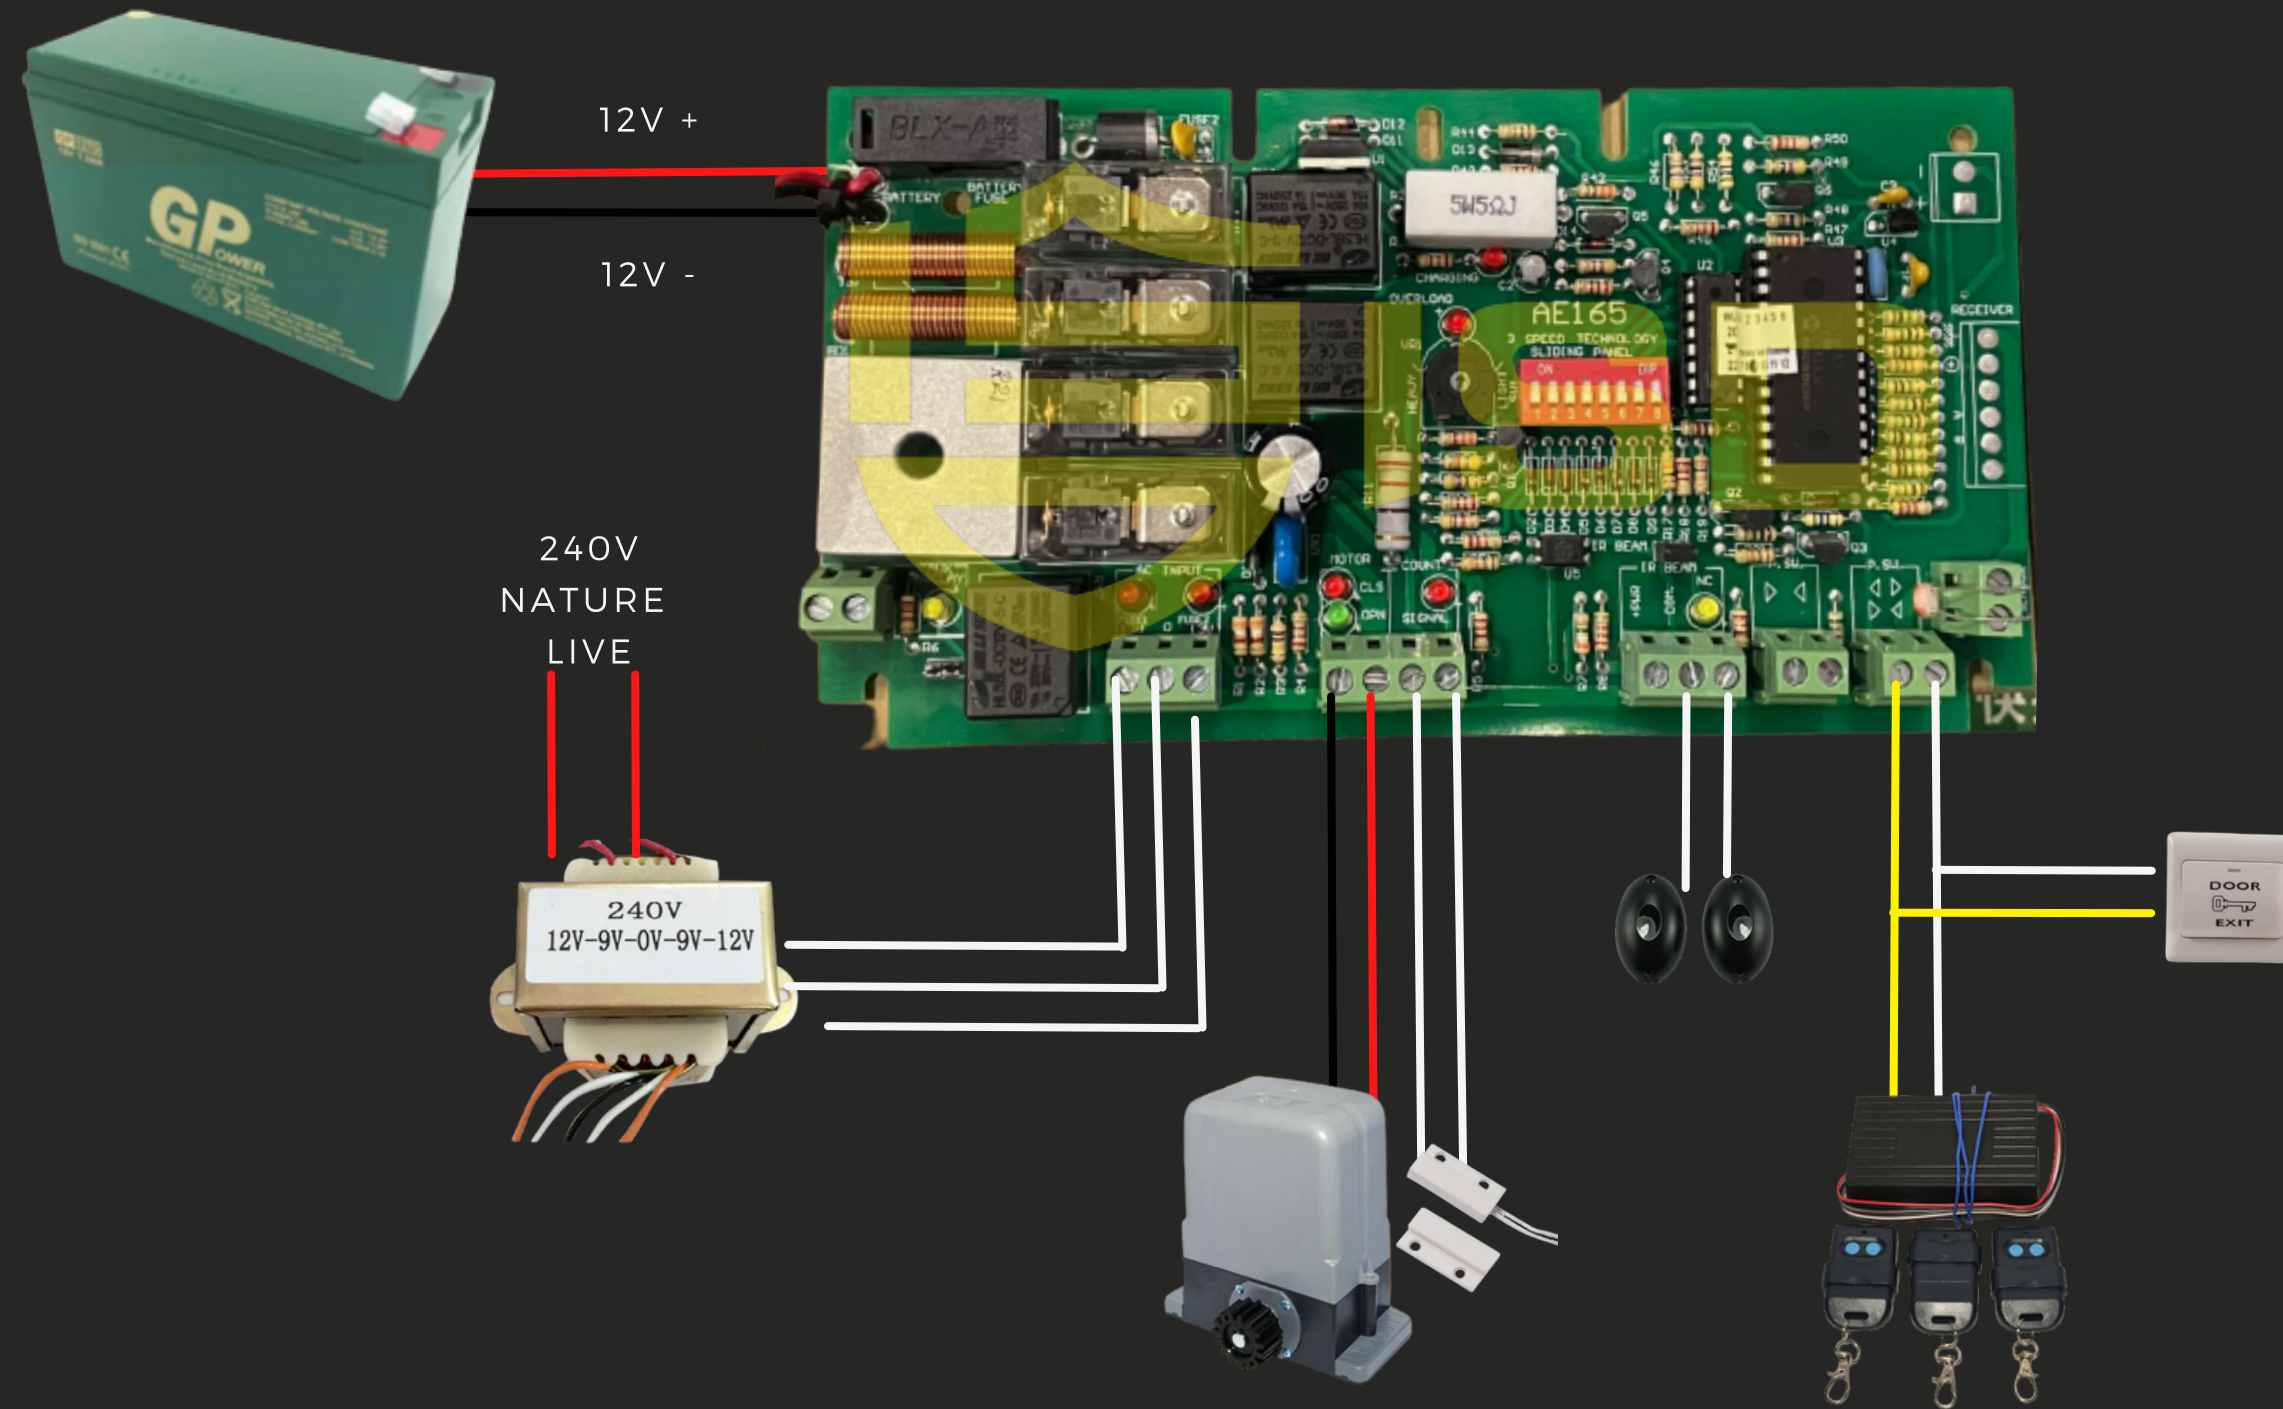

# DC SLIDING AE165 PANEL

USER MENU