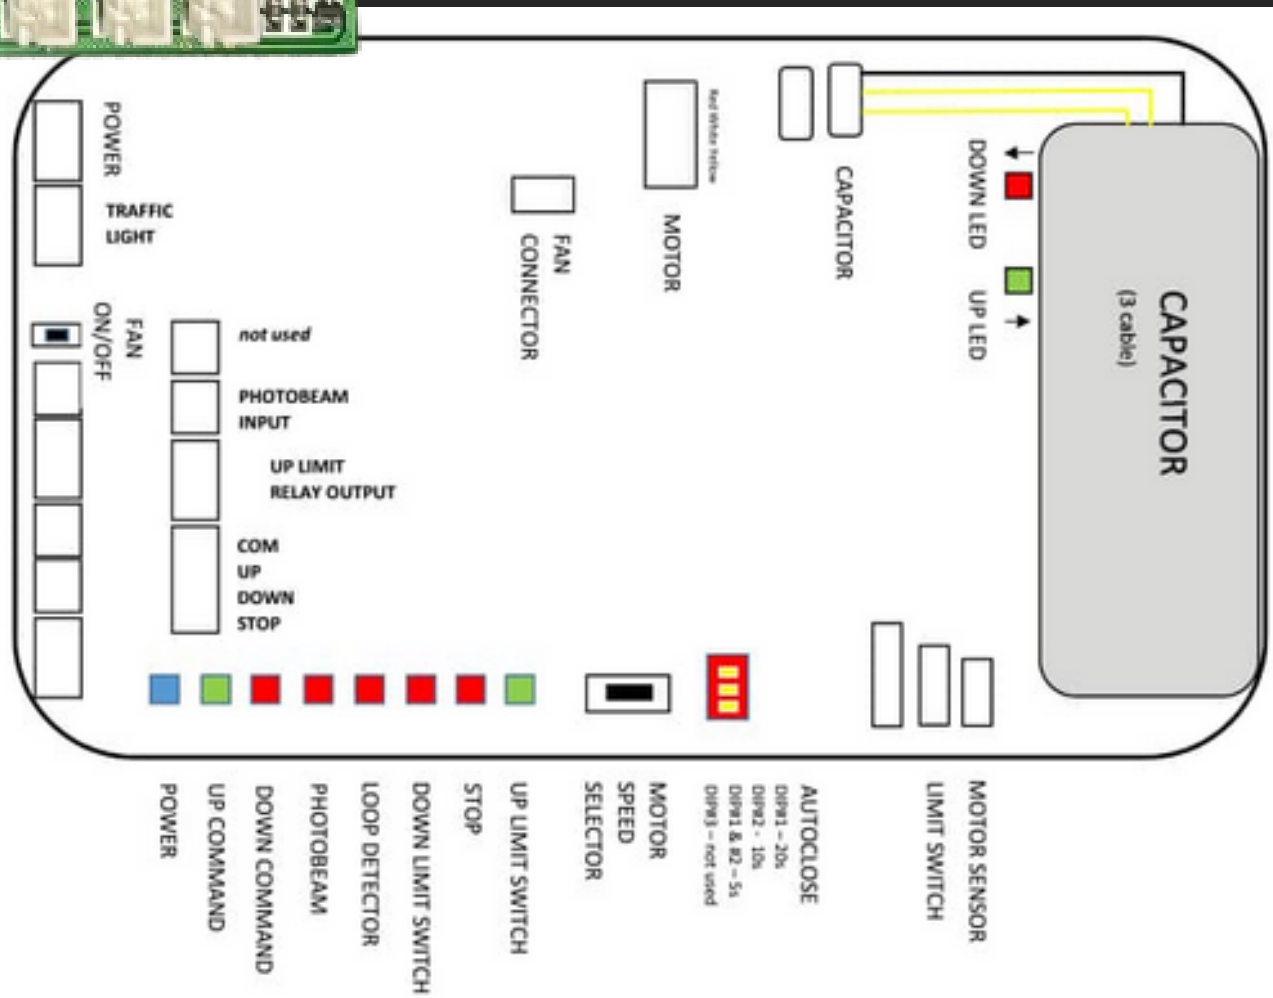

# BARRIER NO NAME PANEL

USER MENU