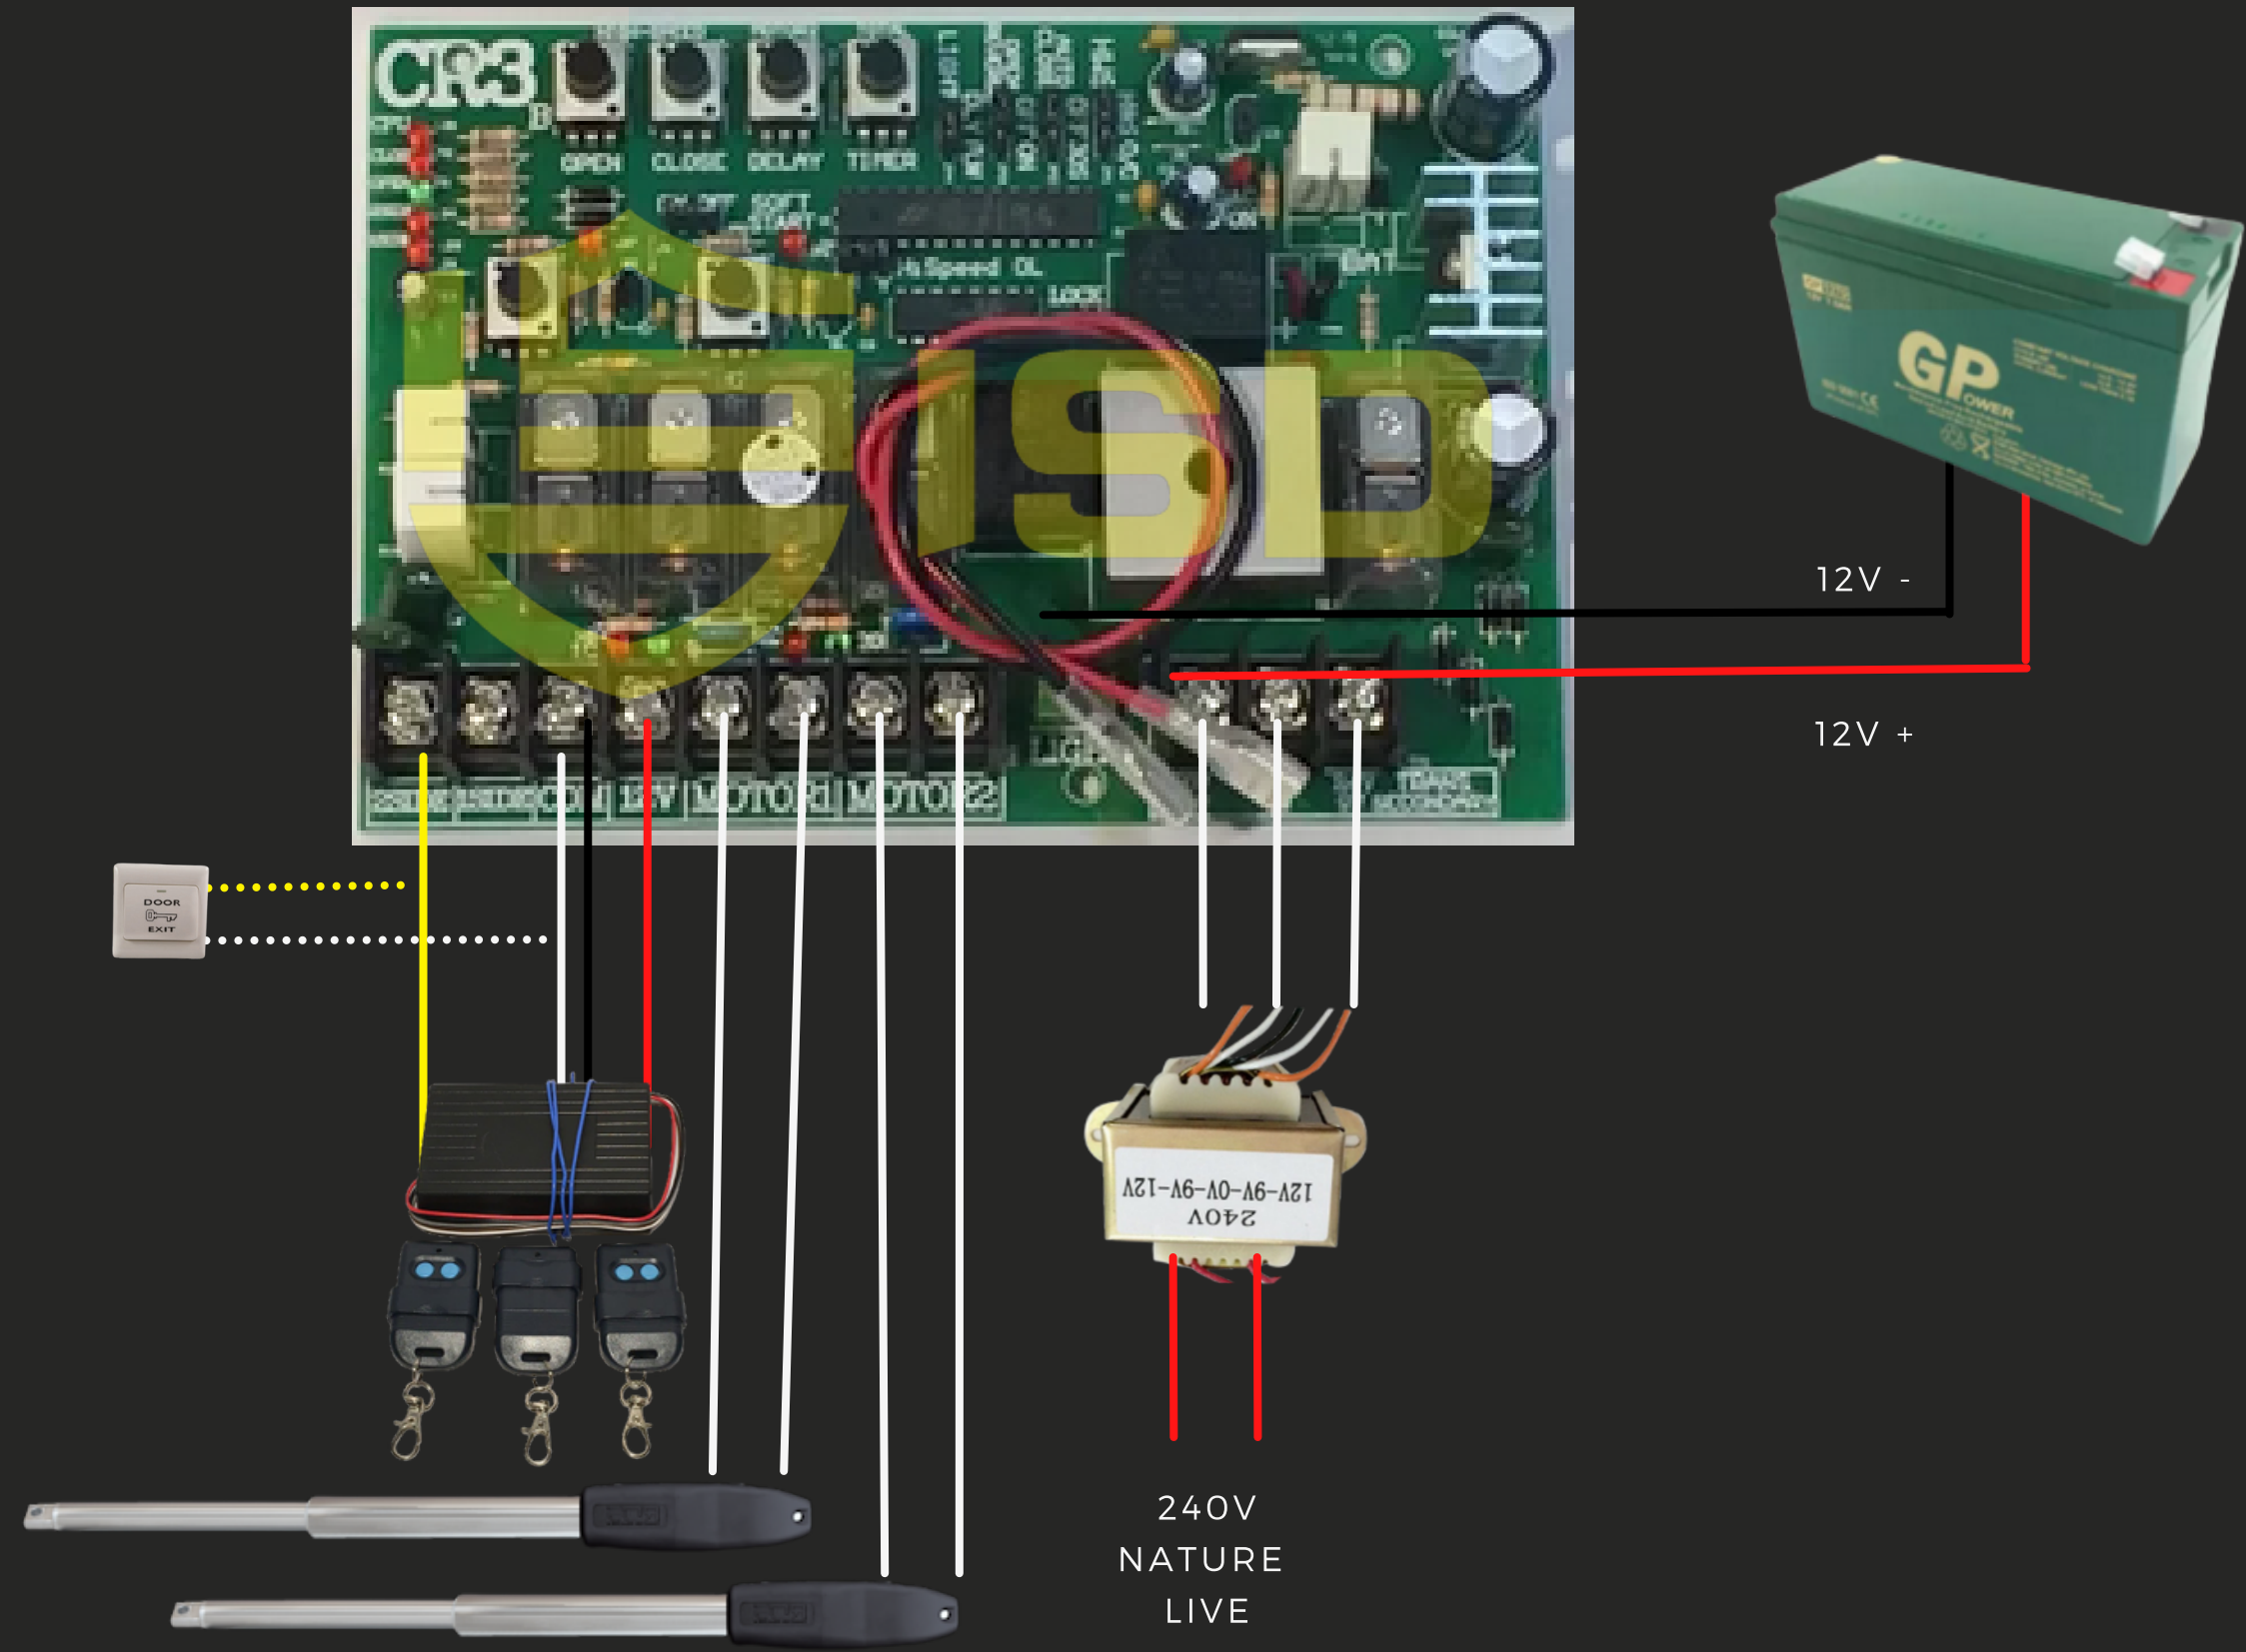

SWING CR3 PANEL

USER MENU