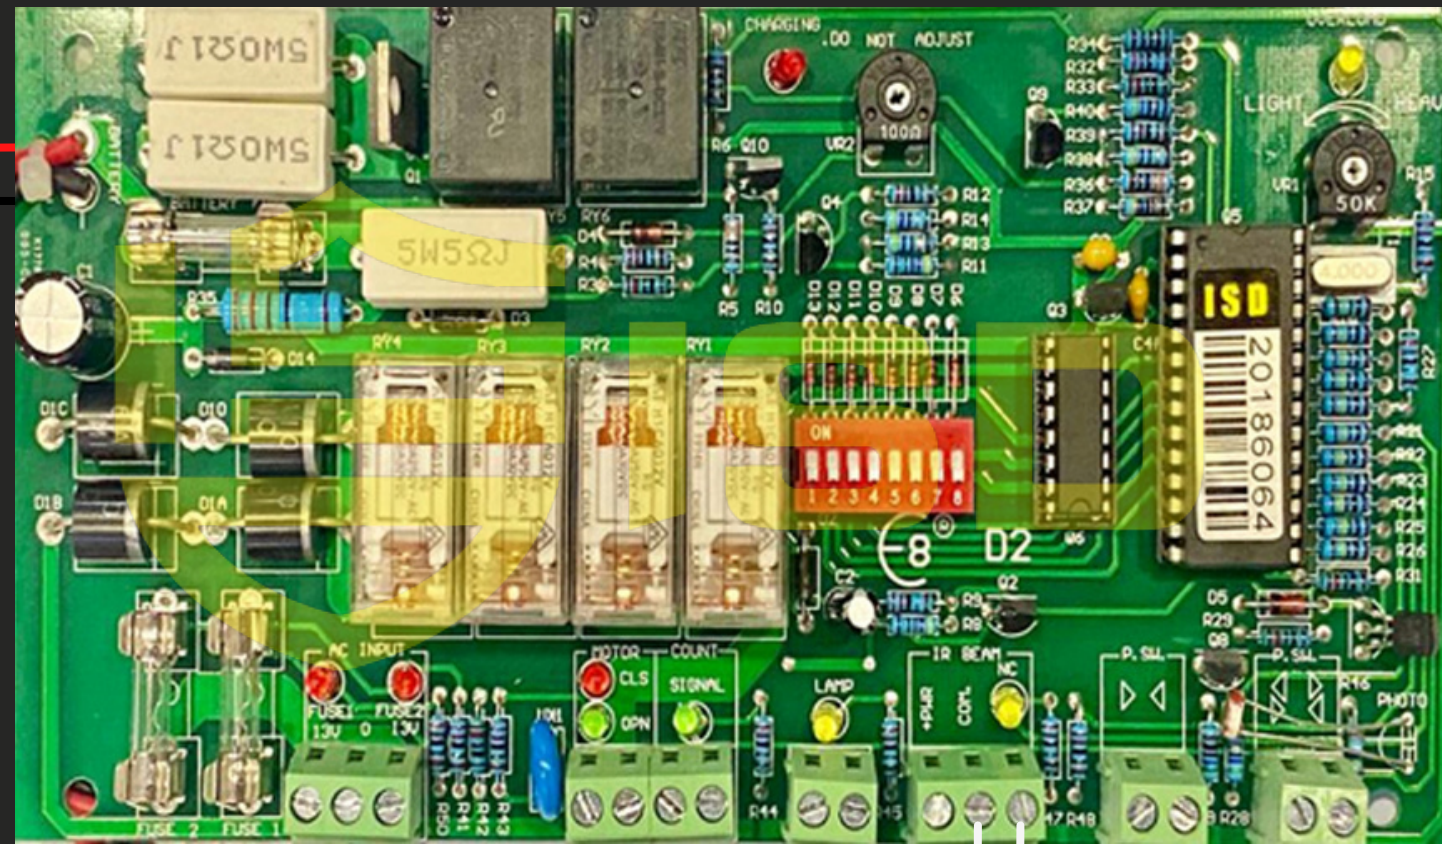

12V +

12V -

240V
NATURE
LIVE

13V

0V

13V

DC SLIDING D2 PANEL

USER MENU