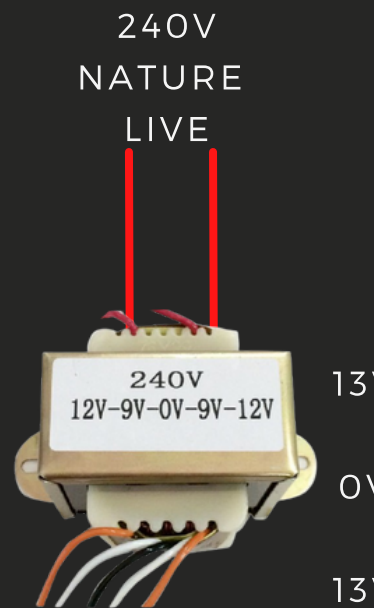

12V +

12V -

240V
NATURE
LIVE

13V

0V

13V

DC SLIDING D2 PANEL

USER MENU