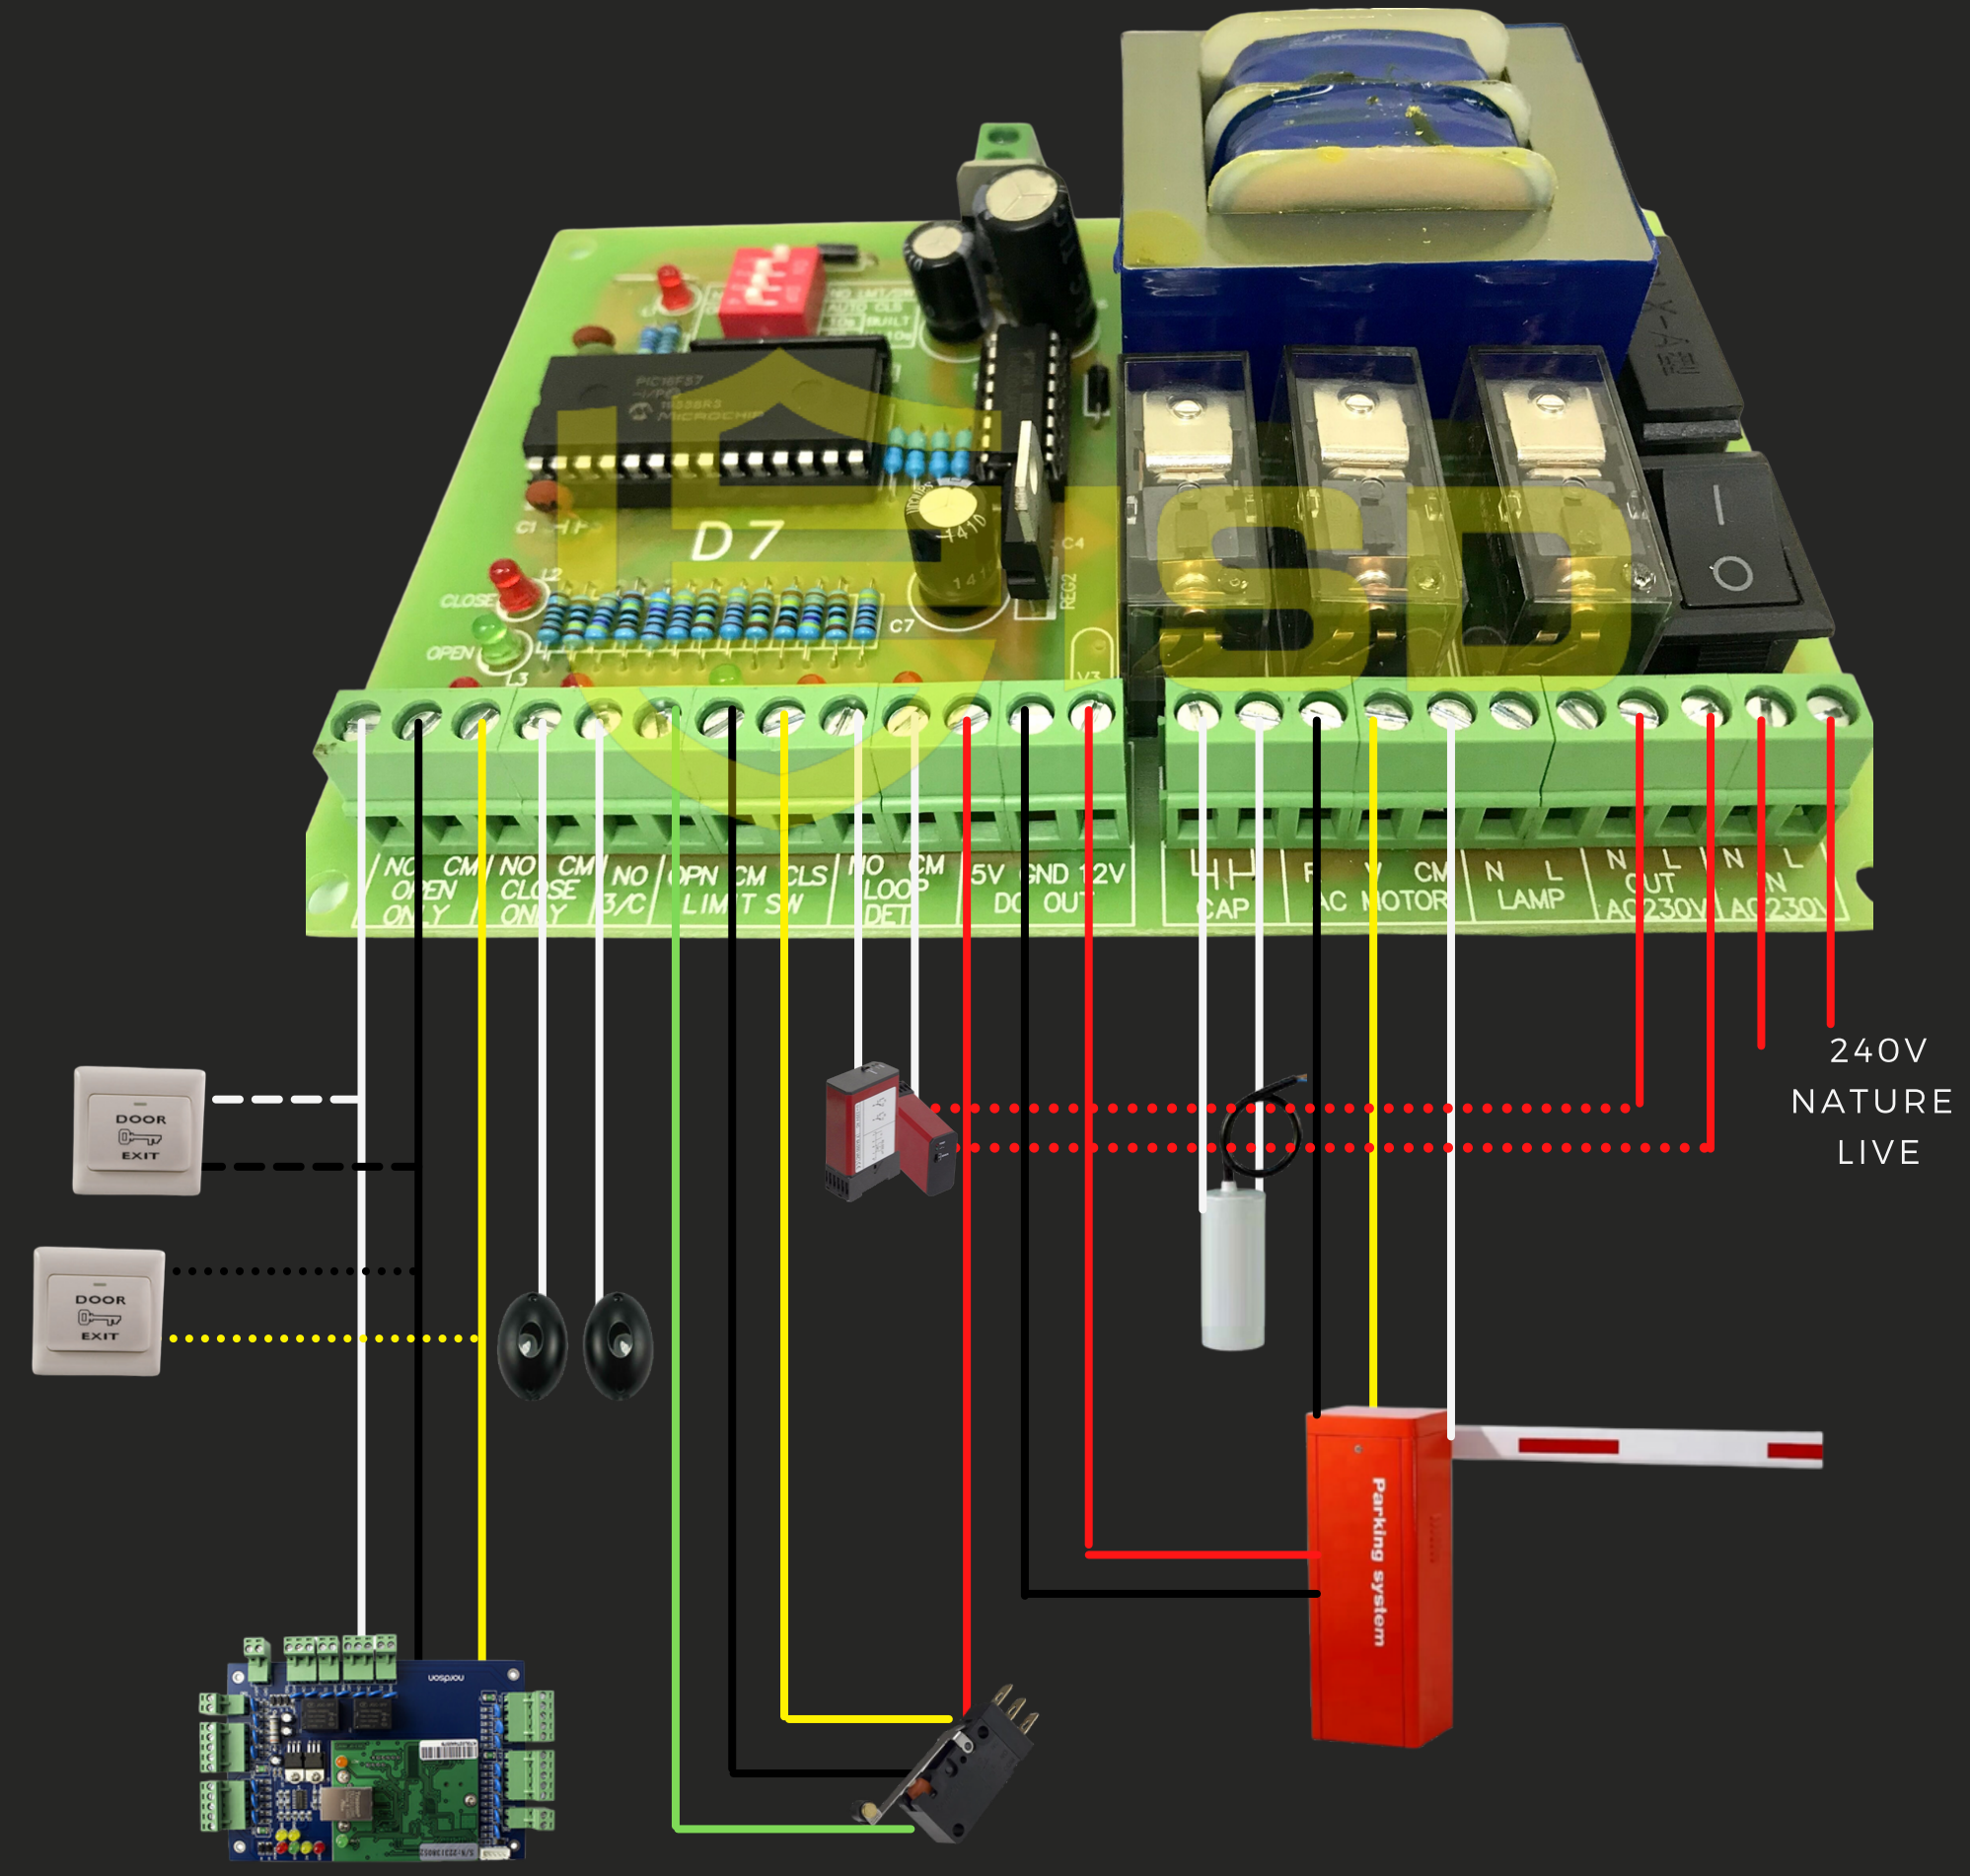

SWING D7 PANEL

240V
NATURE
LIVE

USER MENU