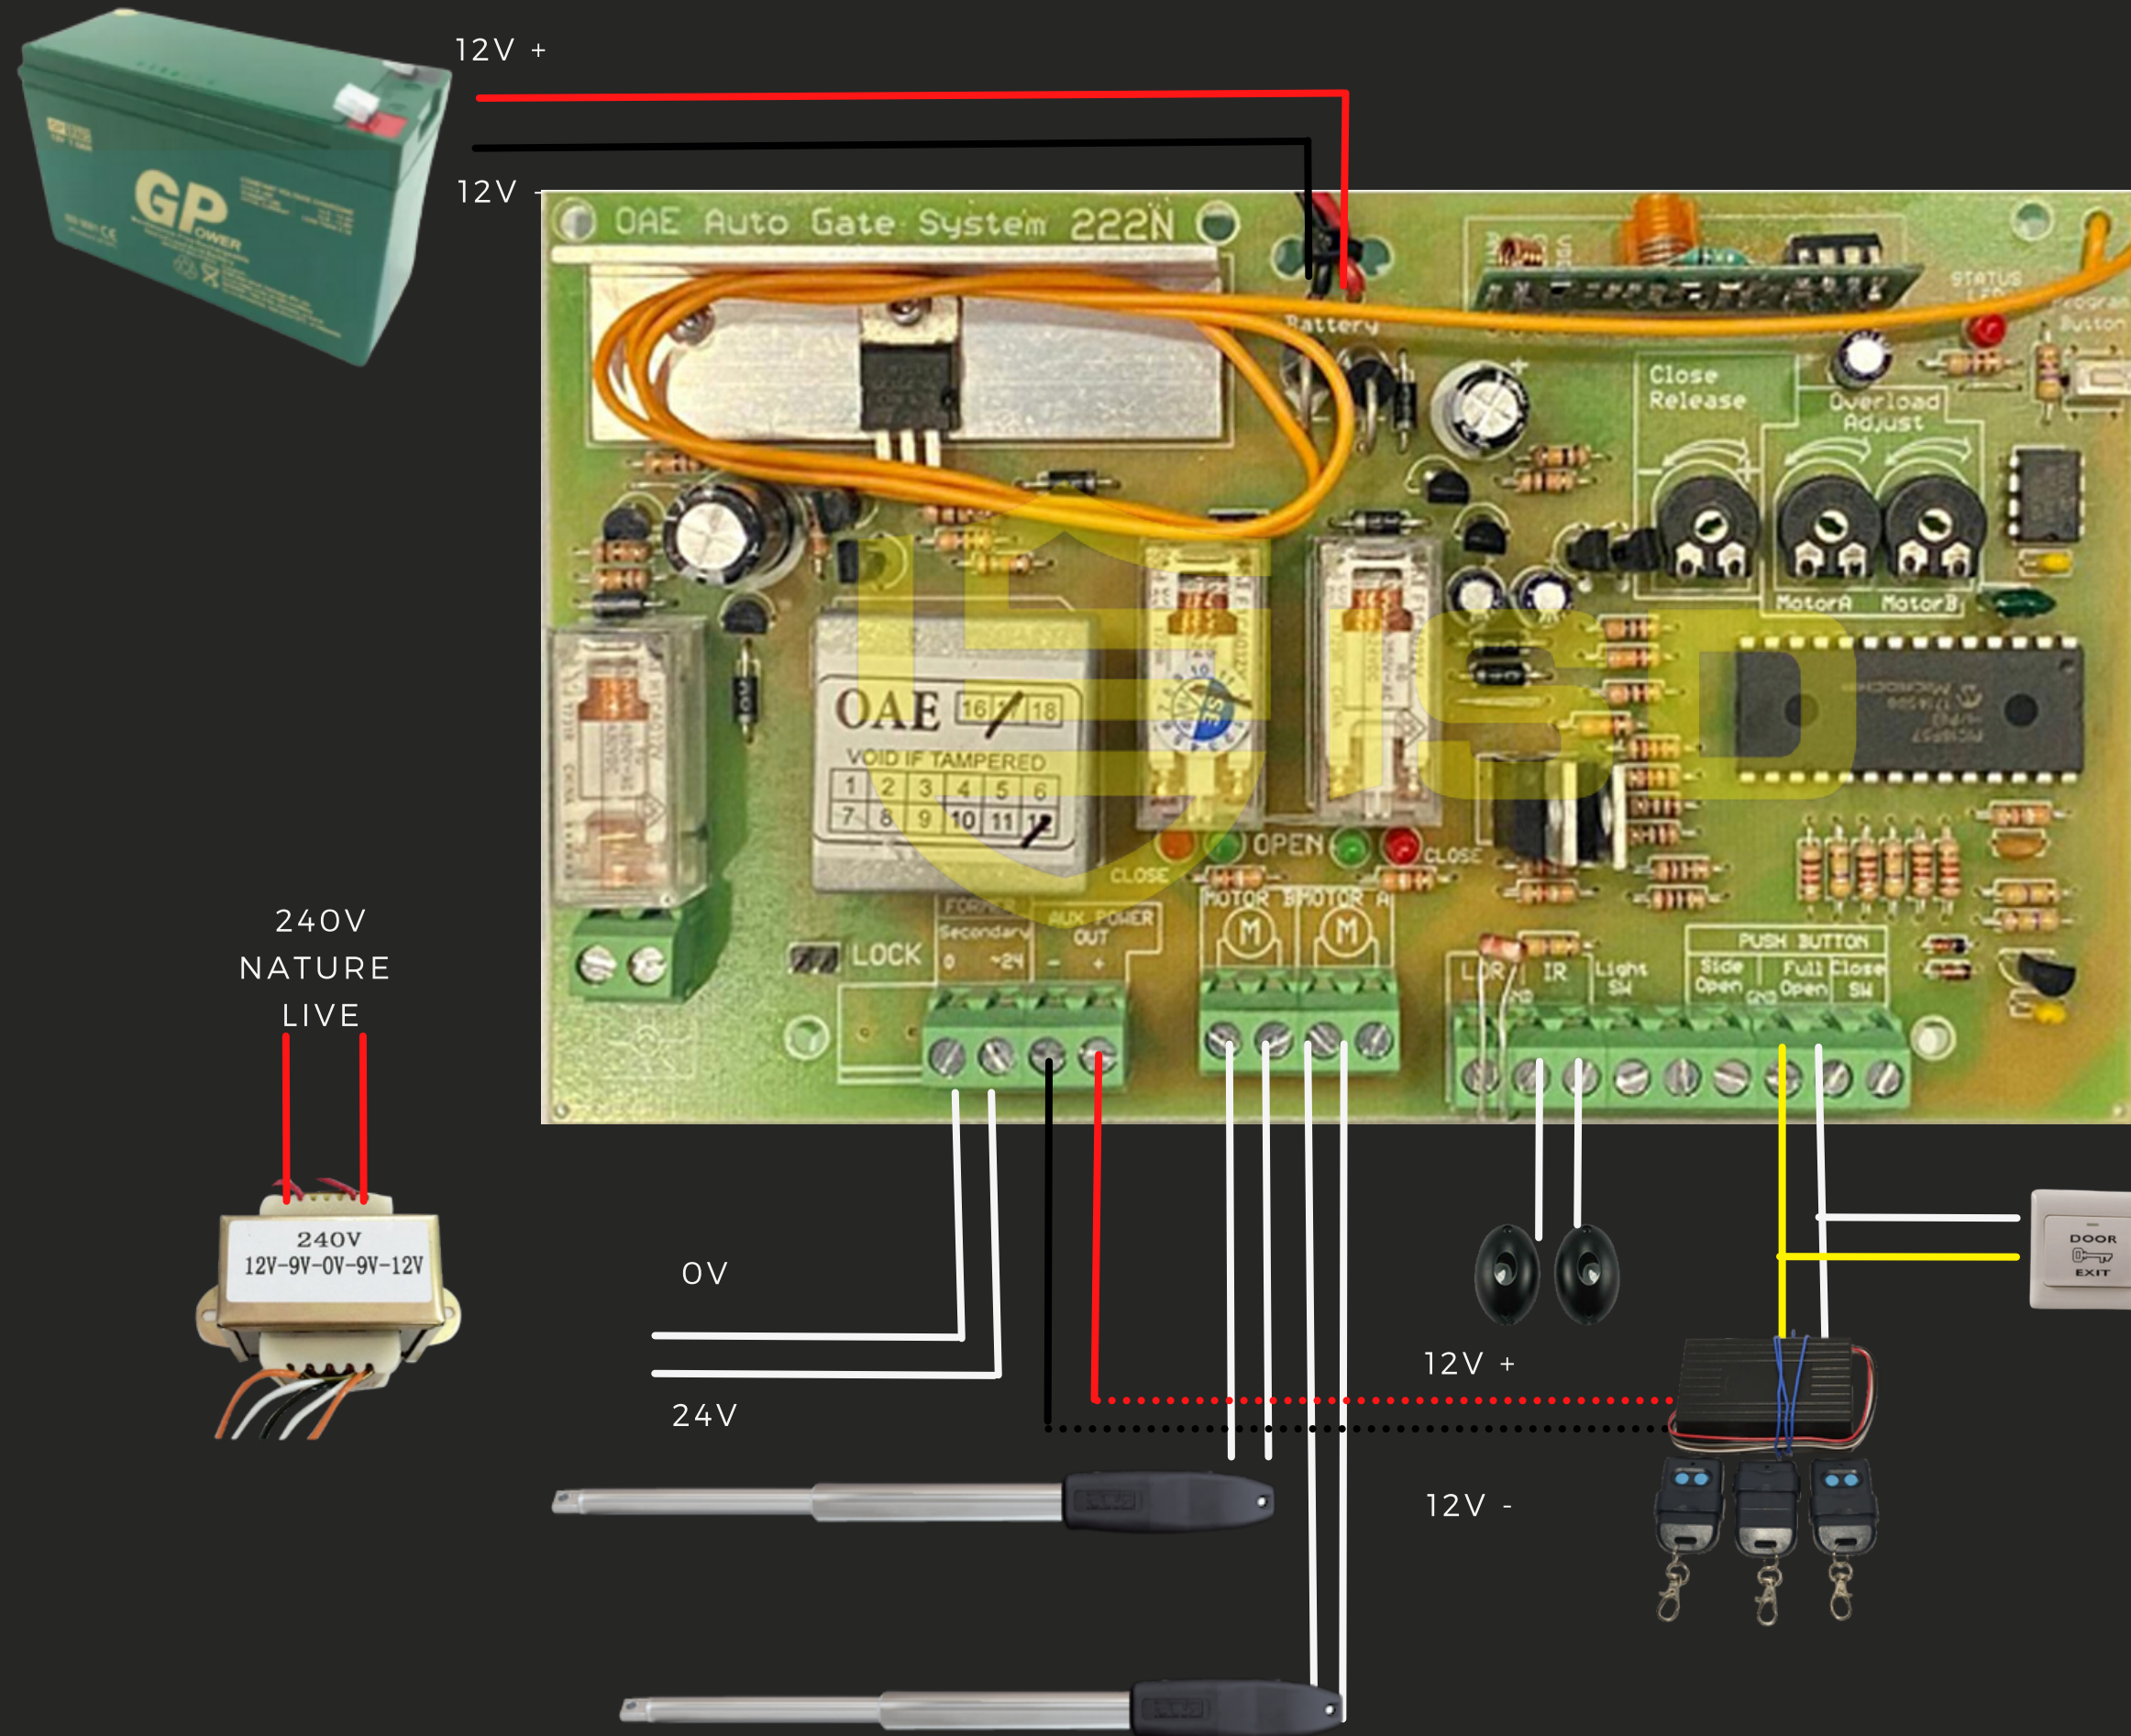

SWING IT-222N PANEL

USER MENU
NORMALLY REMOTE BUILT-IN