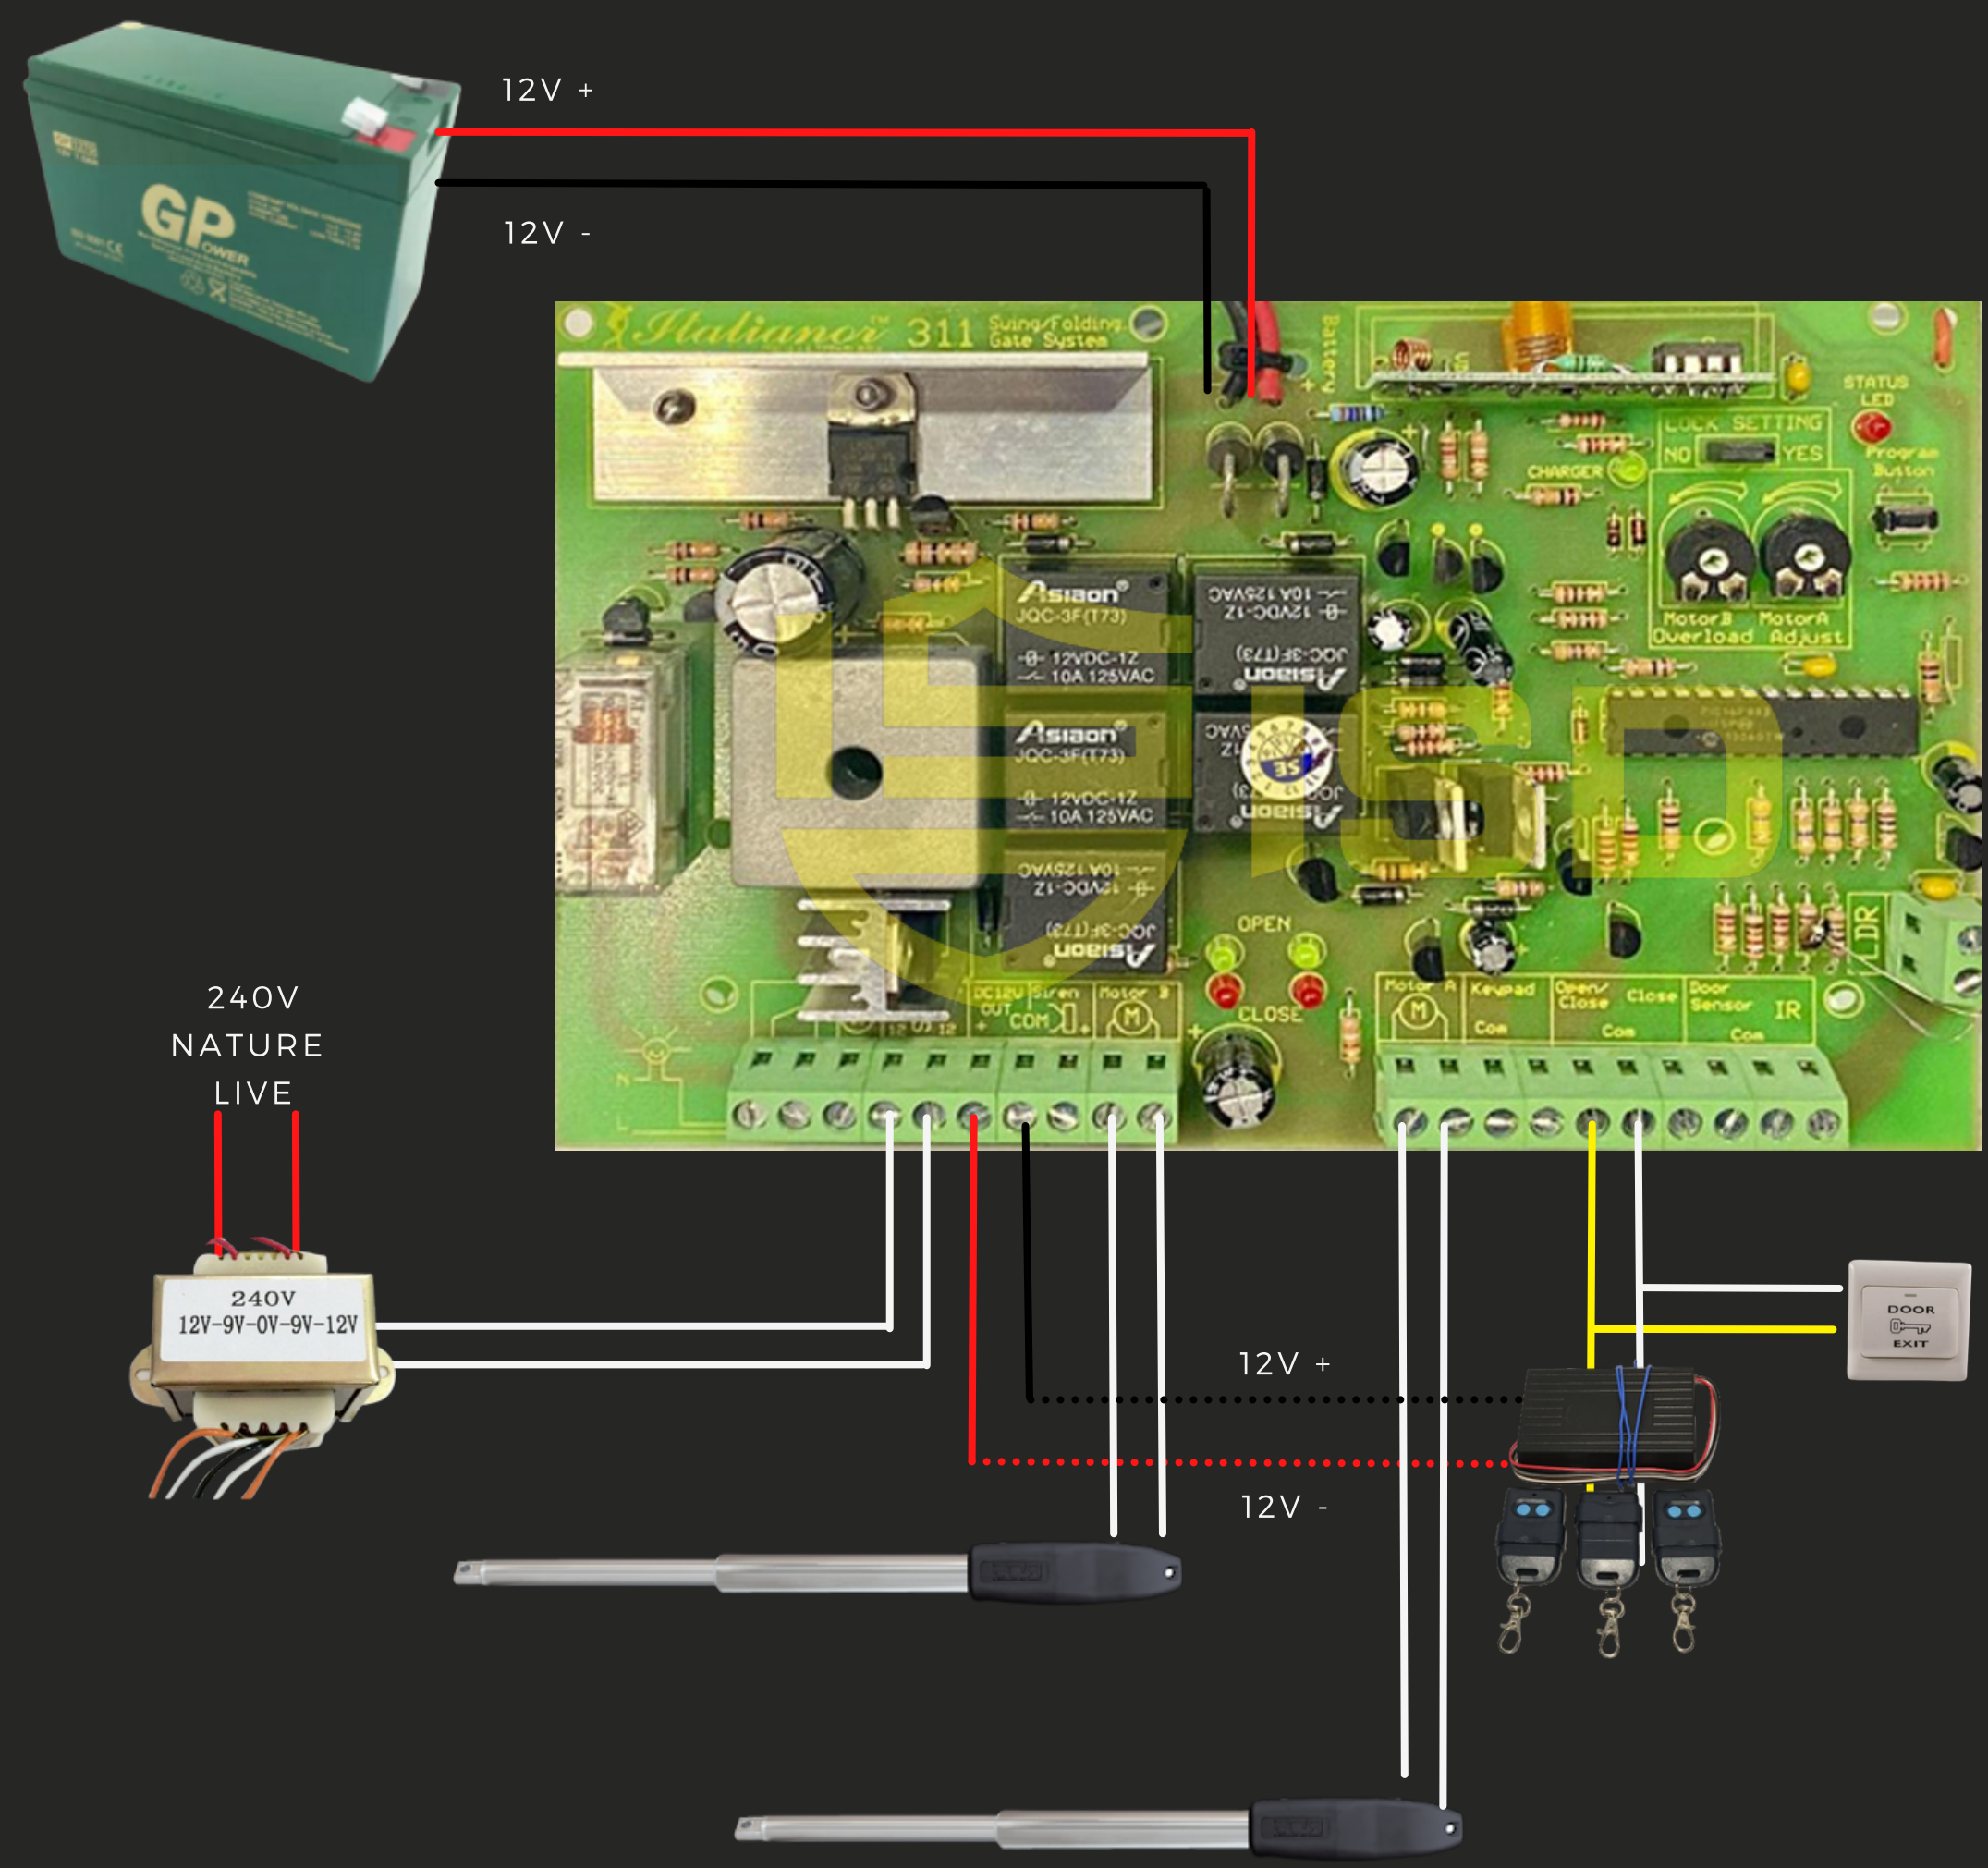

SWING IT-315 PANEL

USER MENU
NORMALLY REMOTE BUILT-IN