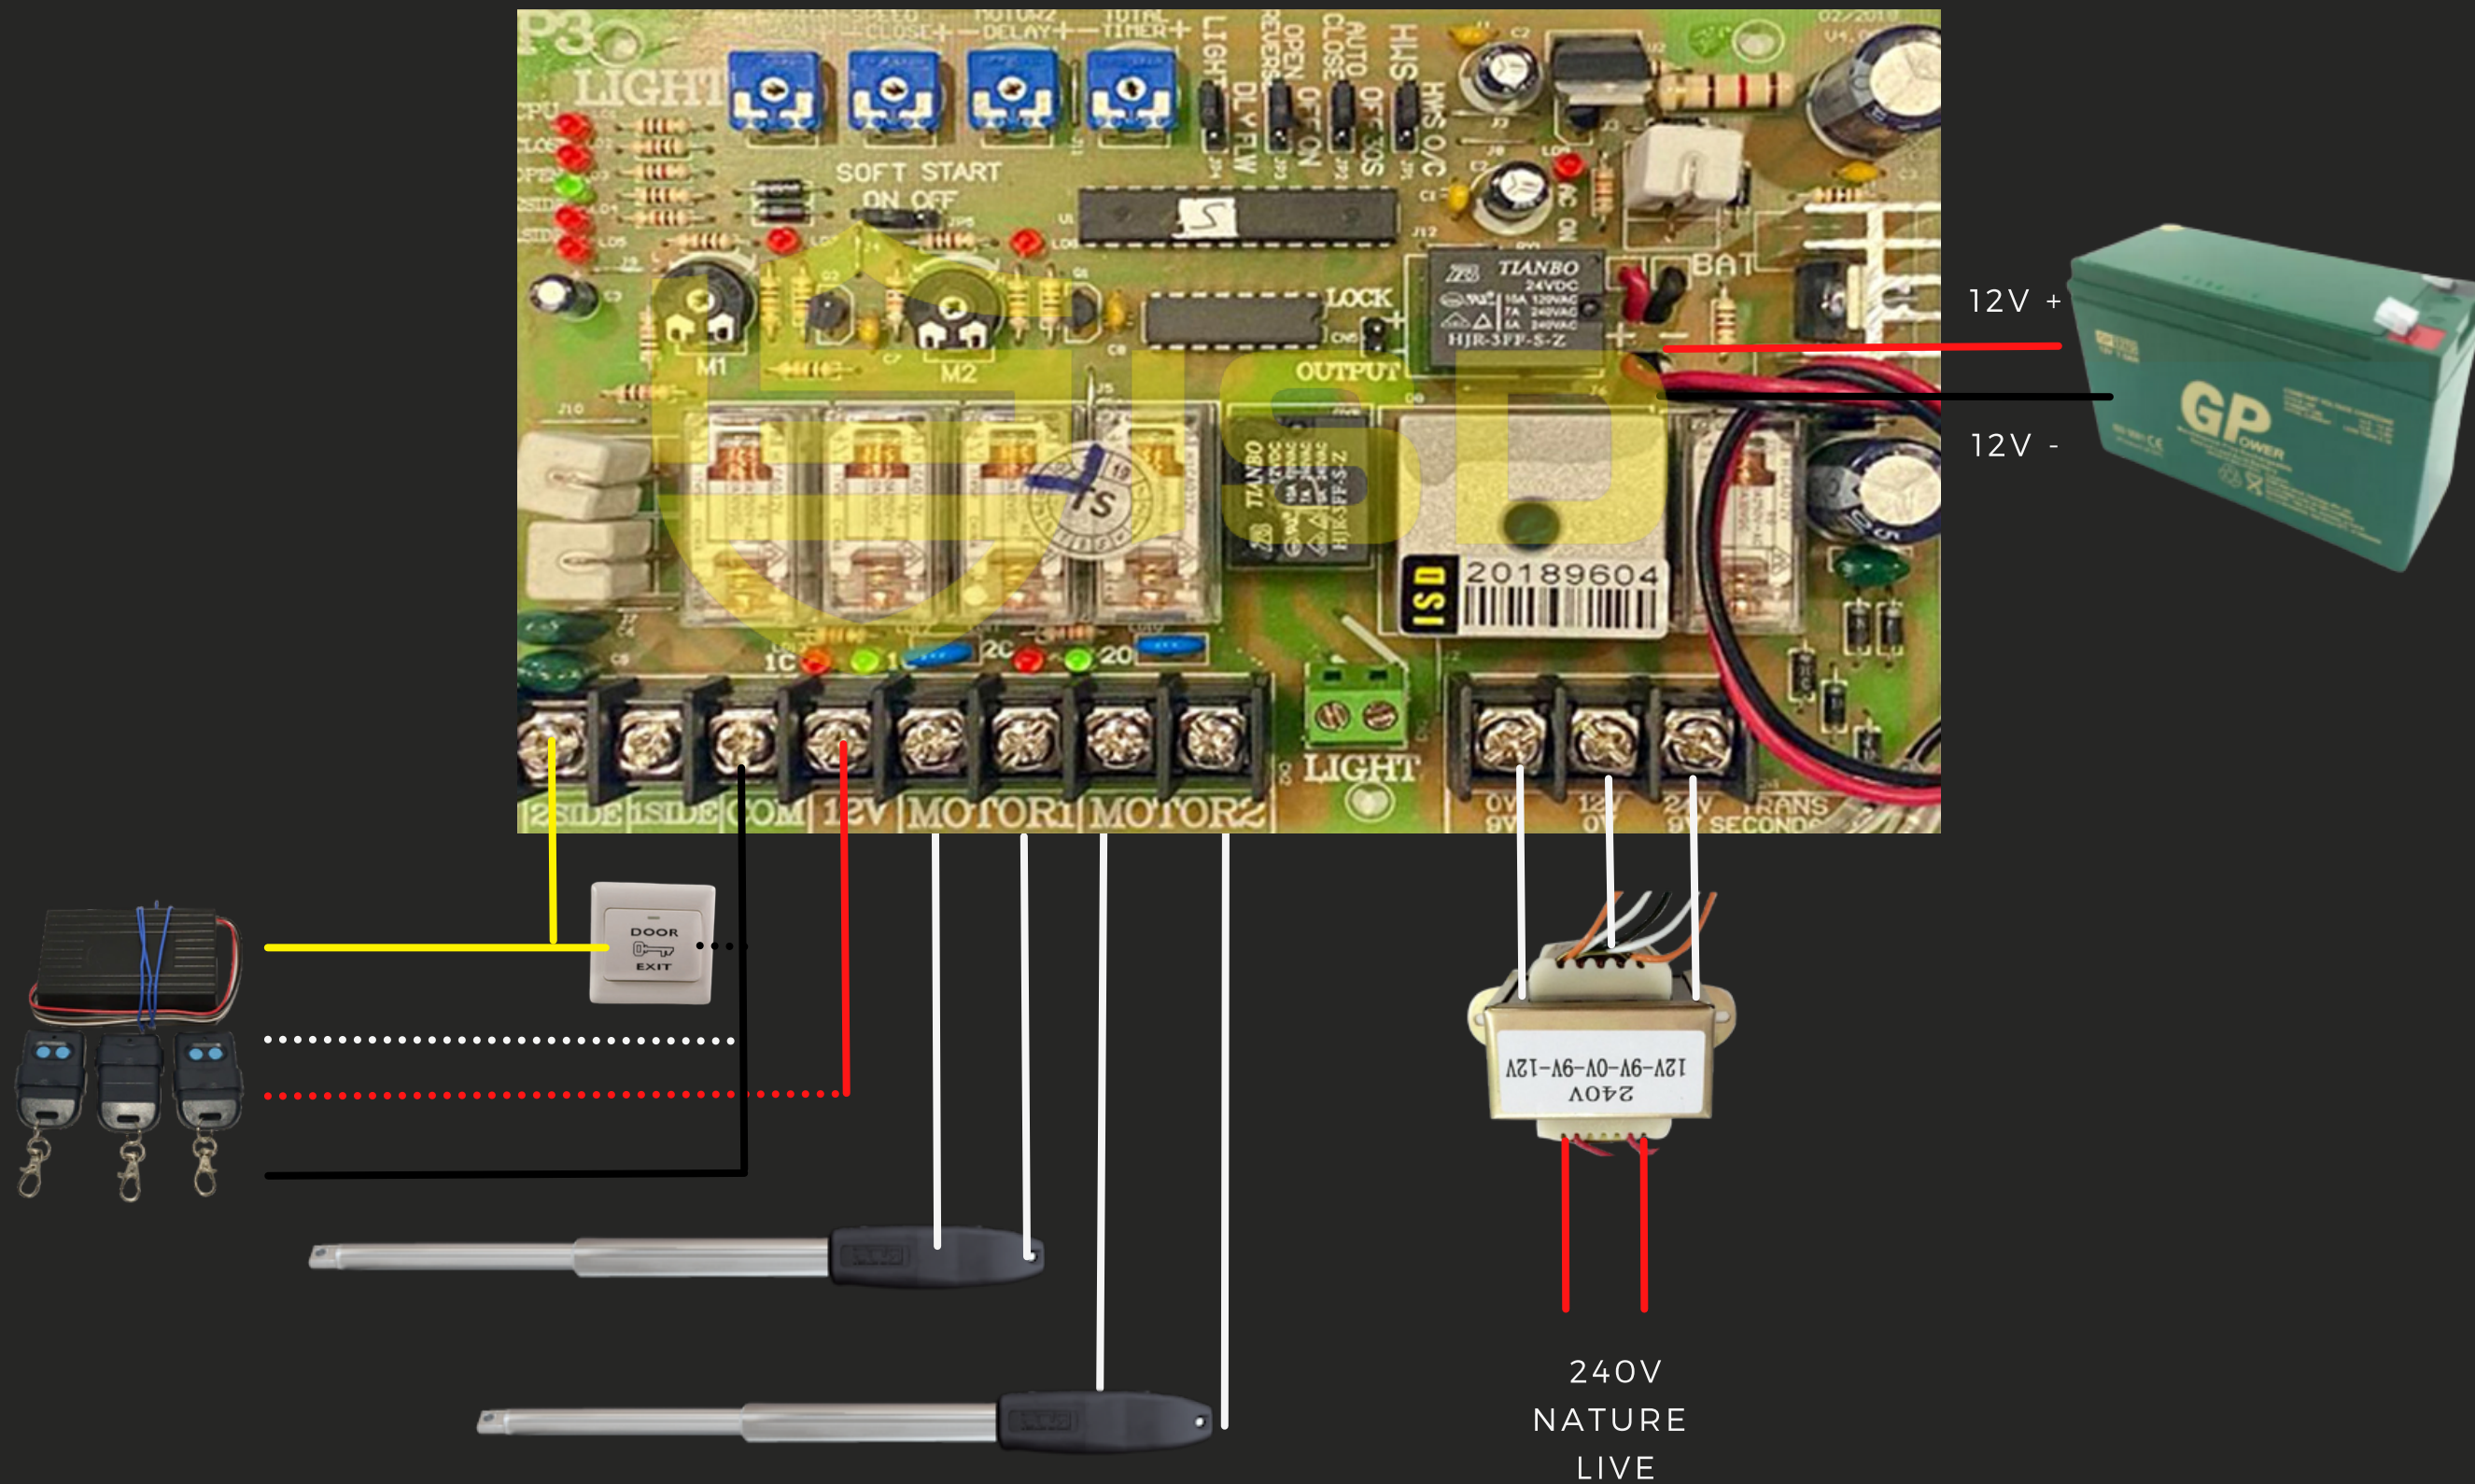

UNDERGROUND P3 LIGHT PANEL

USER MENU