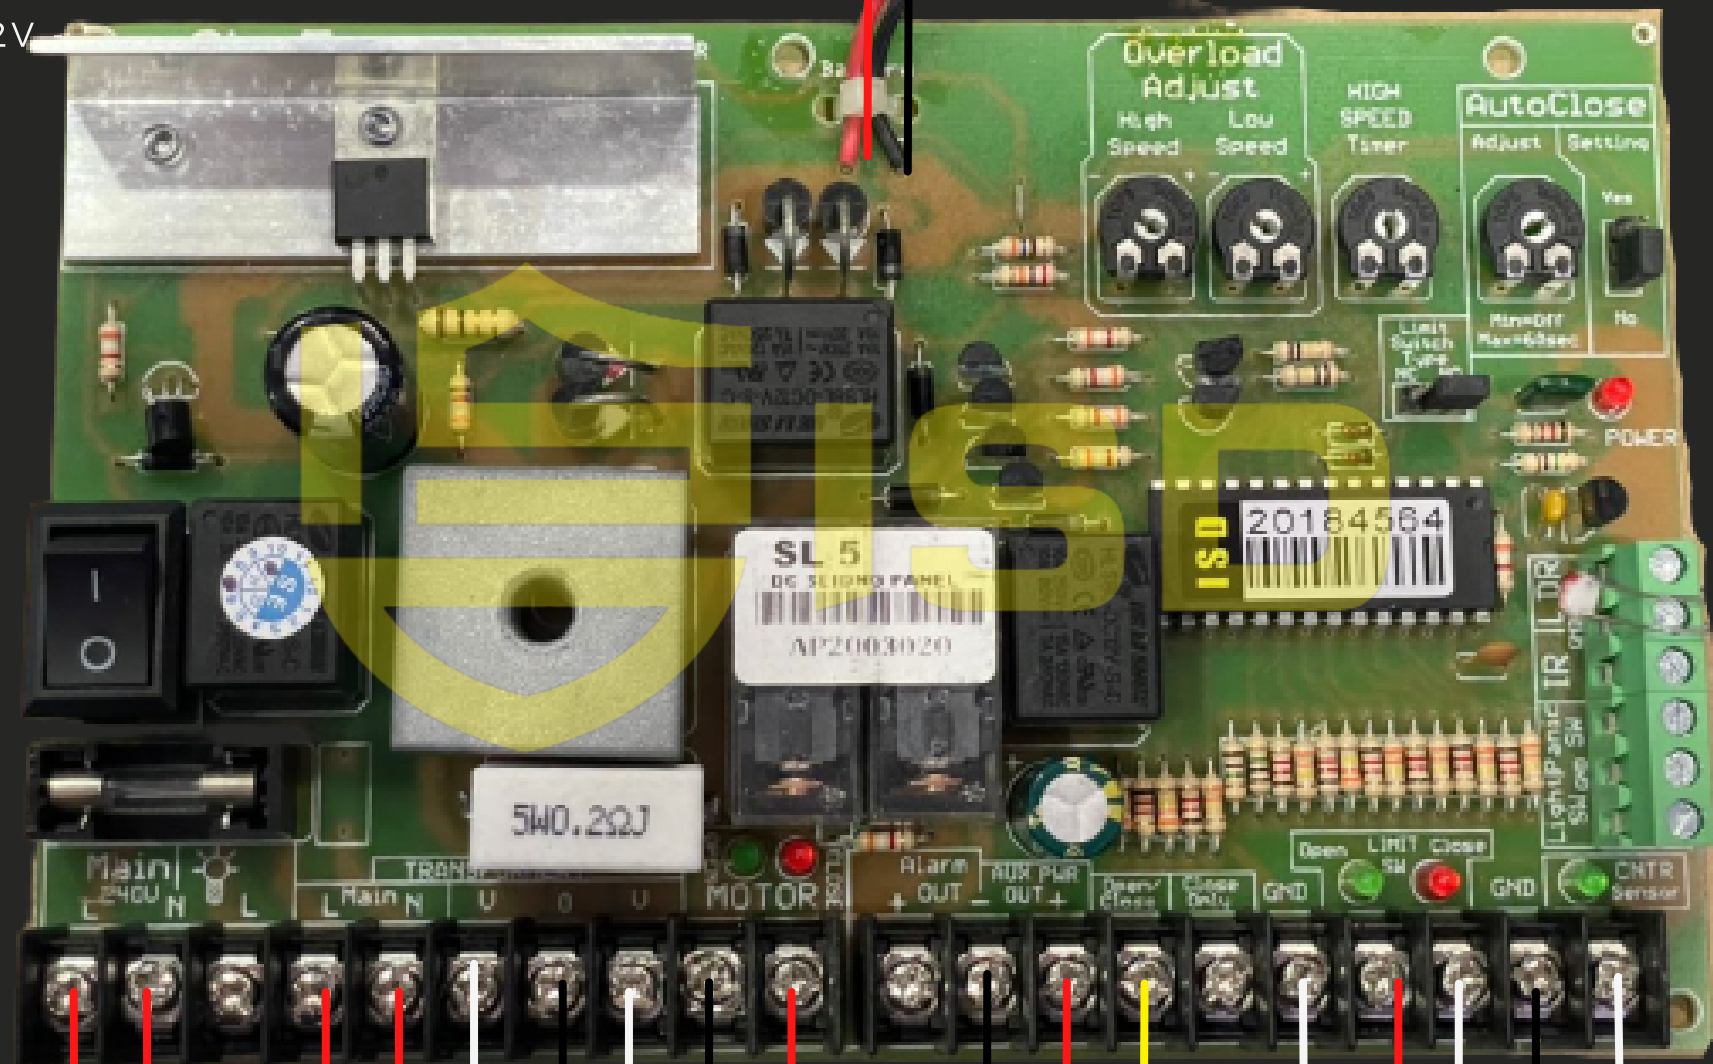

12V +

12V

240V
NATURE
LIVE

DC SLIDING SL-5 PANEL

USER MENU