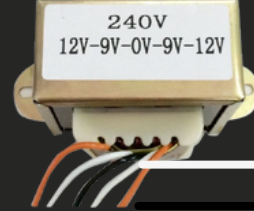

12V +

12V

240V
NATURE
LIVE

DC SLIDING SL-5 PANEL

USER MENU